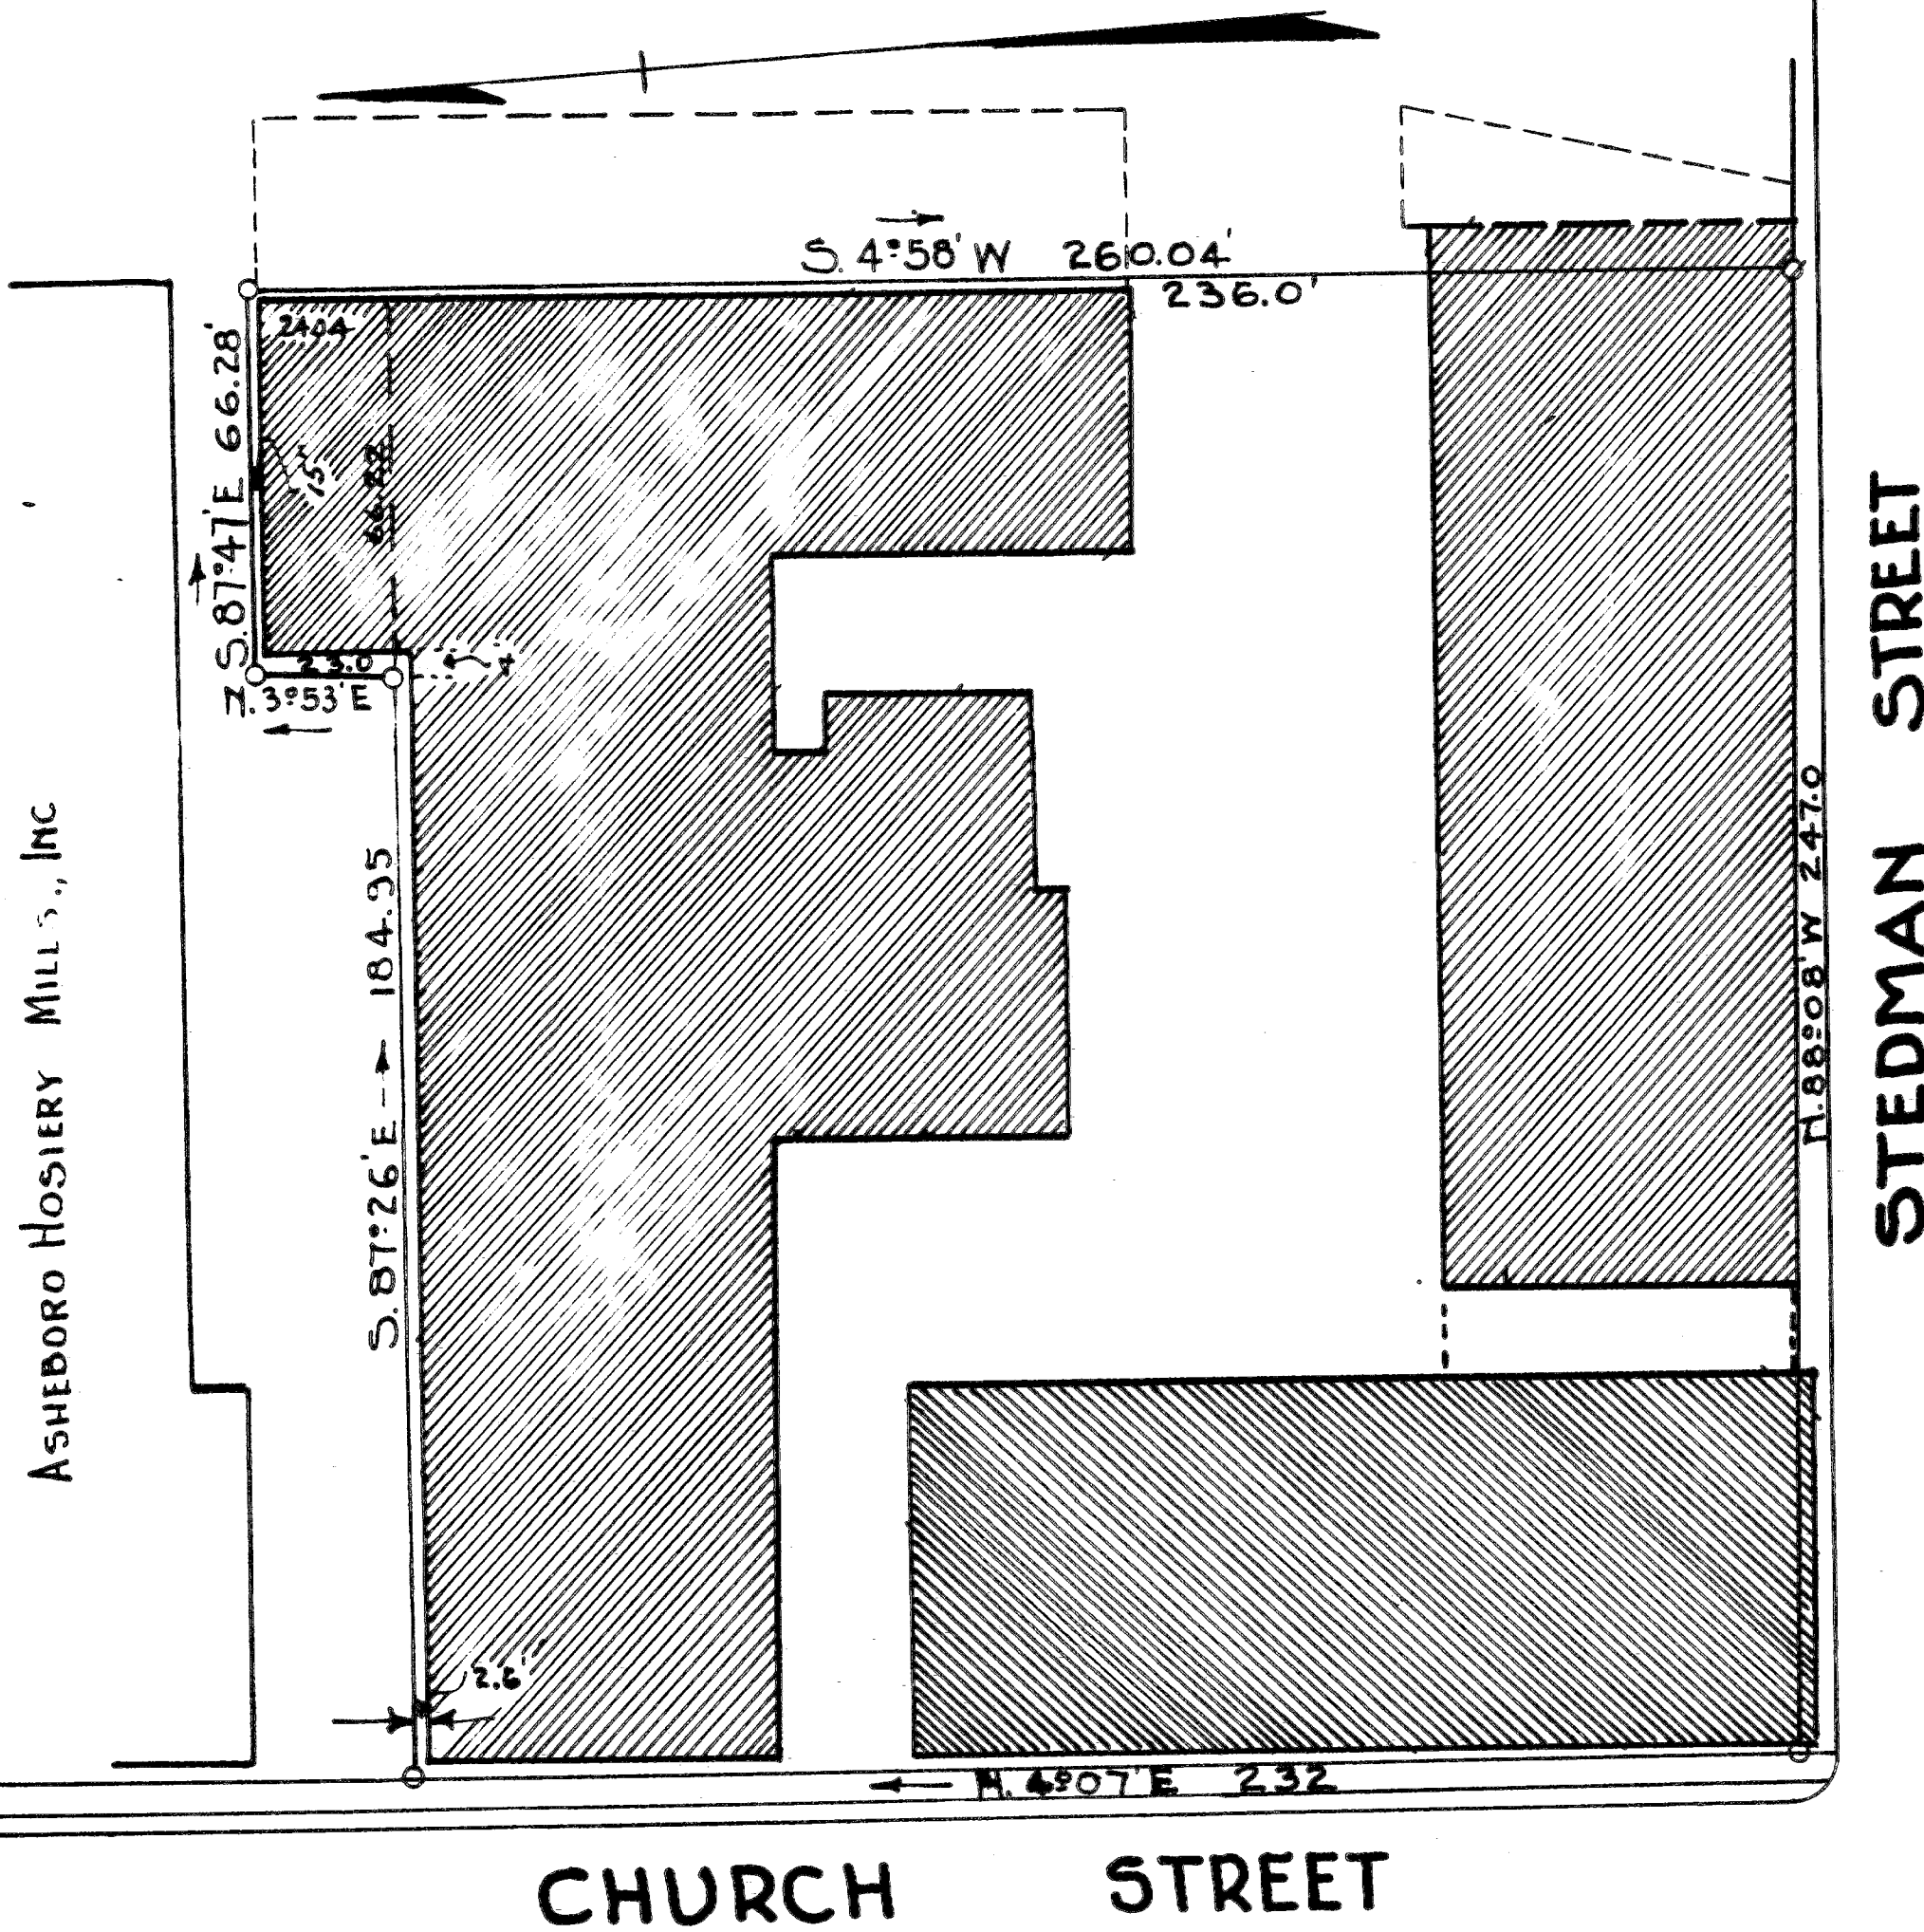

PROPERTY OF
CRANFORD FURNITURE CO., INC.

ASHEBORO, N.C.

SCALE 1"=30' - April 1934 - Aug. 1938.

P. D. Ingleton - Surveyor